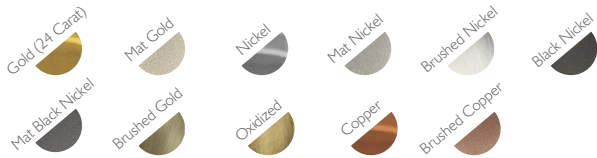

TYOLOGY | WALL LAMP

NAME | TRIUMPH  
REF. | 9342.130x20

DIMENSIONS

Height: 110 cm Diameter: 22 cm

LAMPS

Number: 6 Type: 40W max | G9

WEIGHT

Net Weight: 8,1 kg Gross Weight: 14 kg

PACKING

Dimension: 118x26x14 cm

METAL FINISHING

Lacquered \\ Shine or mat \\ All RAL colours available

- CE - Products manufactured according the European norm of security EN 60 598-1.
- F - Products adjusted for instalation in surfaces normally inflammable.
- - Products of class II. The electric isolation is double or reinforced.
- ES - Products with the possibility of instalation of low-energy consumption bulbs.