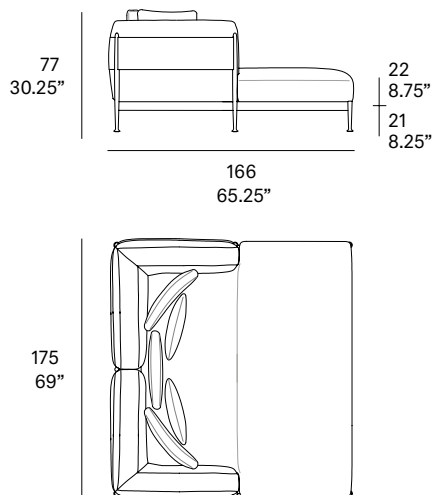

3 cojines 52x52 cm + 2 cojines 45x45 cm incluidos.

## Shipment details

Qty	1 daybed (1 box)
Volume	2,52 m <sup>3</sup> / 90 ft <sup>3</sup>
Gross weight	82 kg / 180 lb
Net weight (1 daybed)	67 kg / 147,7 lb
Box dimensions (approx.)	180 x 171 x 82 cm 70.8" x 67.3" x 32.2"
Item dimensions (width x depth x height)	175 x 166 x 77 cm 69" x 65.25" x 30.25"
COM (1, 40 - 1,50 m / 54"-59")	seat cushion: 6,7 m / 7.3 yd back cushion: 1,8 m / 1.9 yd loose cushions: 1 m / 1.1 yd