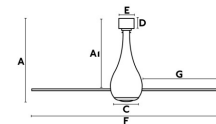

Class: I

Material: Motor made from metal and blades PC

Designer: FARO TEAM

Recommended bulb:

Length: 1280 mm

Net Width: 1280 mm

Height: 450 mm

Diameter: 1280 Ø

Net Weight: 5.20 kg

Volume: 0.08149 m3

A	AI	B	C	D	E	F	G
450/17.7"	420/16.5"	-	Ø160/6.3"	60/2.3"	Ø130/5.1"	Ø1280/50.4"	555/21.8"

8421776164451