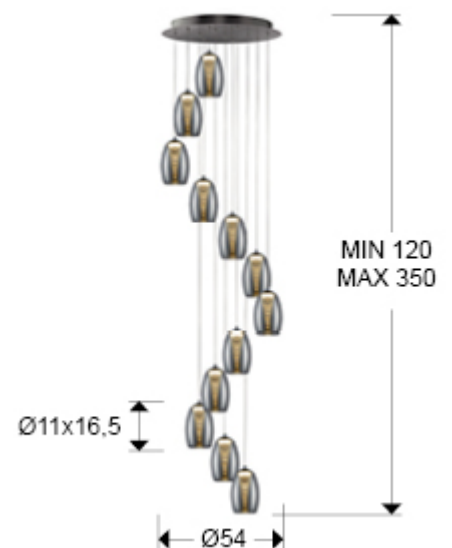

Nebula

584541

Recommended product

Lamps

Lamp of 12 LED lights, made of metal, chrome finish. Double shade, exterior made of shimmered glass and interior in clear polycarbonate with layered cone shape. Adjustable in length. 12x5W LED. 5.400 lm 3.000 K.

GENERAL INFORMATION

Catalogue: i33 Iluminación
Page: 55
Type: Lamps
Collection: Nebula

SIZES

Sizes: \varnothing 54.0 \updownarrow 200.0 cm
Height when installed: 120.0/ max. 350.0 cm
Weight: 7.8 Kg

SIZES WITH PACKAGING

Weight: 10.0 Kg
Volume: 0.1040m³
Sizes: \leftrightarrow 57.0 \updownarrow 32.0 \nearrow 57.0 cm

TECHNICAL INFORMATION

Electric class: Class 1
Maximum power: 60W
Voltage: 220 V
Frequency: 50/60 Hz
Intensity: 300 mA
Lumen: 5,400 lm
Dimmable: NO
Colour temperature: 3,000 K
Average lifespan: 30,000 h
CRI: >80

ADDITIONAL INFORMATION

Material: Metal, glass, polycarbonate
Finish: Chrome, shimmered, clear
Sizes of the shade / glass shad: ∅ 11.5 ↑ 16.5 cm
Sizes of the canopy (space for installation): ∅ 45.0 ↓ 3.8 cm
Cable colour: TRANSPARENTE