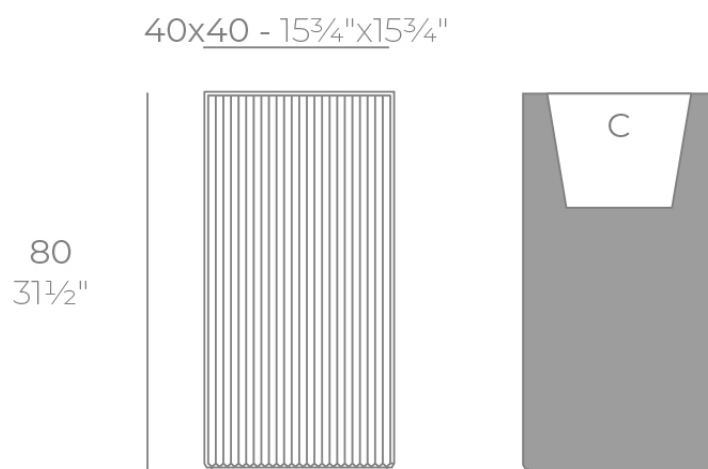

## Description

Weight: 13 Kg

GATSBY Cubo Alto  
GATSBY Hight Cube  
ref. 54428  
C= 32x32x32 12<sup>1</sup>/<sub>2</sub>"x12<sup>1</sup>/<sub>2</sub>"x12<sup>1</sup>/<sub>2</sub>"  
23 L  
6Gal