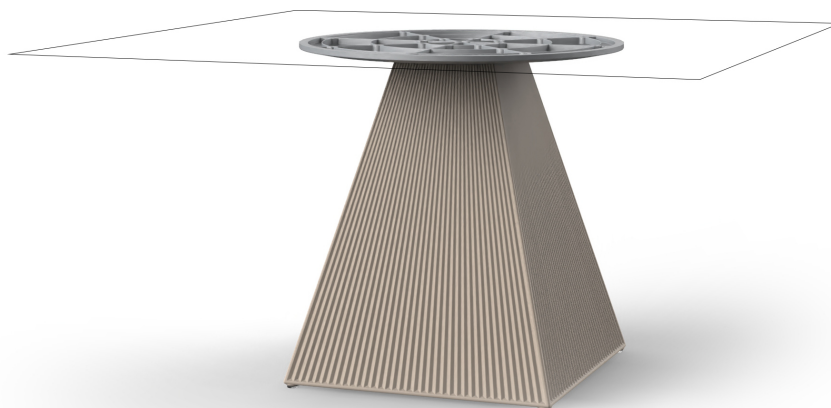

Gatsby base 60x60x73cm s70

by Ramón Esteve

The Gatsby collection, designed by Ramón Esteve, evokes the elegance and glamour of Art Deco, reminding us of the Roaring Twenties. Inspired by the bonanza, parties and excesses of that era, Gatsby combines intricate design with extraordinary simplicity, reflecting the American dream.

Info

Description

Weight: 12.4 Kg

GATSBY Mesa Base Cuadrada 60x60x73cm S70
GATSBY Square Base Table 60x60x73cm S70
ref. 54459

TABLE TOP - SOBRE

- 139 x 139 cm
54 3/4" x 54 3/4"
- 159 x 159 cm
62 1/2" x 62 1/2"
- 179 x 179 cm
70 1/2" x 70 1/2"