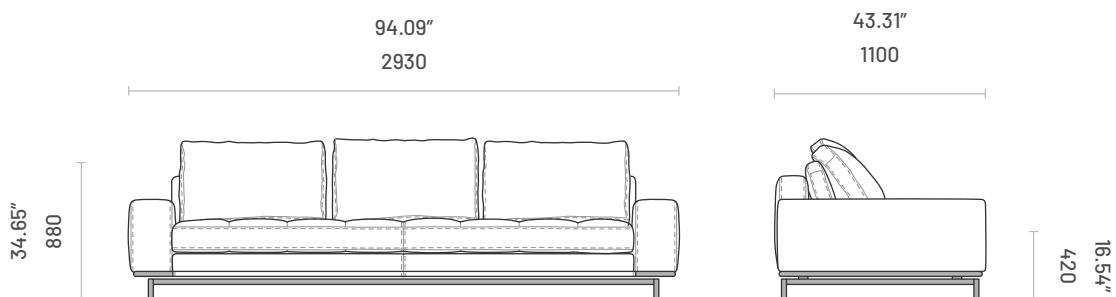

Parker

SOFA

The most recent addition to Domkapa's sofa collection, Parker expresses a straightforward aesthetics complemented by generous and welcoming proportions. Resting on slender wood or metal feet, the wide armrest allows great comfort combined with the fully padded double cushions on the back. The back and seat of this sofa have one thing in common: geometric and elegant vertical lines that elongate the design for a contemporary piece. Fitting in residential and contract projects, Parker sofa can match the need of multiple styles and demands.

Specifications

Dimensions (2 Seater Sofa)

Dimensions (3 Seater Sofa)