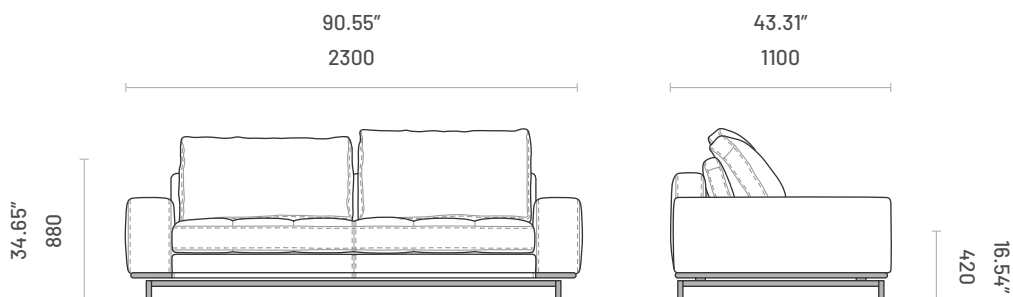

Specifications

Dimensions (2 Seater Sofa)

Dimensions (3 Seater Sofa)