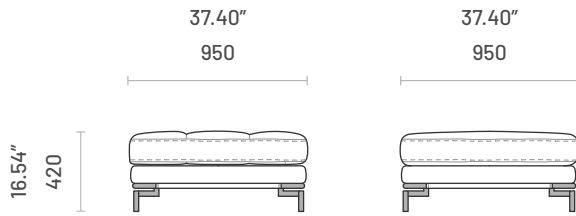

Specifications

Dimensions (2 Seater Sofa)

Dimensions (3 Seater Sofa)

Specifications

Dimensions (Pouf/Footrest)

Technical Information

Frame

Structure: Solid pine wood, plywood and MDF

Packaging Information

Item	Number of Packages	Packaging Dimensions	Packaging Weight	
2 Seater Sofa	1	Width: 2400mm (94.49") Depth: 1200mm (47.24") Height: 670mm (26.38") Volume: 1.930m ³ (68.14ft ³)	95.00kg	209.43lb

Item	Number of Packages	Packaging Dimensions	Packaging Weight	
3 Seater Sofa (Arms)	1	Width: 485mm (19.09") Depth: 1185mm (46.65") Height: 470mm (18.50") Volume: 0.270m ³ (9.53ft ³)	28.60kg	63.05lb

Item	Number of Packages	Packaging Dimensions	Packaging Weight	
3 Seater Sofa (Main Body)	1	Width: 2630mm (103.54") Depth: 1200mm (47.24") Height: 650mm (25.59") Volume: 2.051m ³ (72.44ft ³)	95.30kg	210.10lb

Item	Number of Packages	Packaging Dimensions	Packaging Weight	
3 Seater Sofa (Metal Feet)	1	Width: 3100mm (122.05") Depth: 1200mm (47.24") Height: 80mm (3.15") Volume: 0.298m ³ (10.51ft ³)	19.60kg	43.21lb