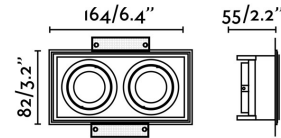

HYDE Black orientable square recessed lamp without frame 2L

Ref. 40123

HYDE is a square recessed light with simple design, enabling it to be discreetly integrated into the ceiling. This downlight has IP20 and is orientable. Finished in black and without frame.

Specifications

| | |
|------------------------------|---------------------|
| Bulb: | 2 X GU10 MAX 8W LED |
| Bulb included: | No |
| Transformer: | |
| Transformer included: | No |
| Voltage: | 100-240V |
| Operating Frequency: | 50/60Hz |
| IP: | 20 |
| Class: | II |
| Material: | Metal |
| Designer: | |
| Recommended bulb: | |
| Length: | 164 mm |
| Net Width: | 82 mm |
| Height: | 55 mm |
| Net Weight: | 0.34 kg |
| Volume: | 0.00164 m3 |