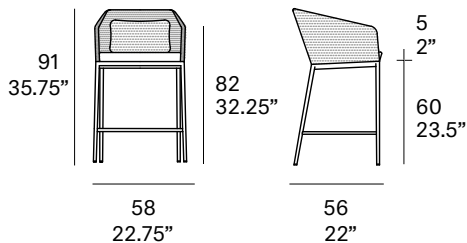

outdoor

Senso chairs Counter stool

Studio expormim 2013/2020

C198 C

Barstool made of high resistance aluminum tube. Possibility of customization through a wide variety of technical fabrics completely suitable for outdoor use. 1 backrest cushion included.

Qty	1 barstool (1 box)
Volume	0,37 m ³ / 13 ft ³
Gross weight	12 kg / 26.5 lb
Net weight	7,5 kg / 16.5 lb
Item dimensions (width x depth x height)	56 x 58 x 91 cm 22" x 22.75" x 35.75"
COM	0,9 m / 1 yd
	54"-59"