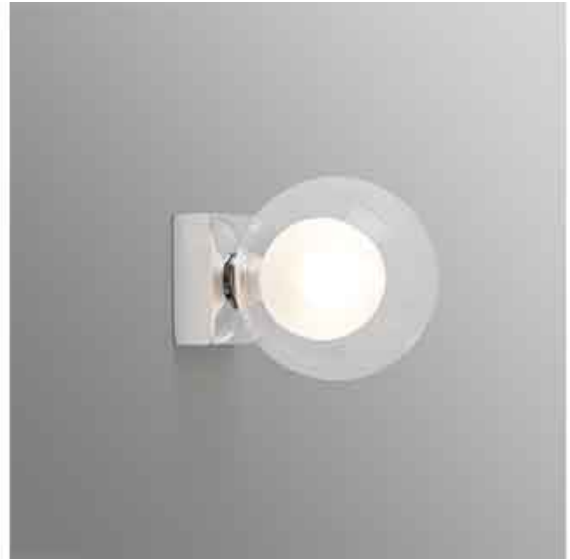

PERLA Chrome wall/ceiling lamp

Ref. 40086

Bathroom wall lamp designed by Alex&Manel Lluscà. PERLA is a round shaped light with a transparent exterior diffusor that is reminiscent of a bubble. This wall light in chrome finish is ideal for lighting a mirror.

Specifications

Bulb:	1XG9 MAX 6W
Bulb included:	No
Transformer:	
Transformer included:	No
Voltage:	100-240V
Operating Frequency:	50/60Hz
IP:	44
Class:	II
Material:	Metal and opal glass
Designer:	ALEX & MANEL LLUSCÀ
Recommended bulb:	
Height:	150 mm
Diameter:	120 Ø
Net Weight:	0.50 kg
Volume:	0.00766 m3