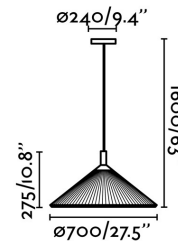

Specifications

Bulb:	3 X E27 MAX 15W LED
Bulb included:	No
Transformer:	
Transformer included:	No
Voltage:	100-240V
Operating Frequency:	50/60Hz
IP:	20
Class:	II
Material:	Metal and textile shade
Designer:	NAHTRANG
Recommended bulb:	17464
Description of recommended Bulb:	BULB G95 MATT LED E27 6W 2700K
Length:	700 mm
Net Width:	700 mm
Height:	275 mm
Net Weight:	5.00 kg
Volume:	0.20794 m3