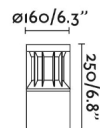

General characteristics

Type	I
IP	65
voltage	100V-240V
Hertz	50/60Hz
Power	14W
IK	10

Material

Body/Structure	Aluminium+PC
Diffuser	PC

Finish

Body/Structure	Dark Grey
Diffuser	Transparent

Lighting characteristics