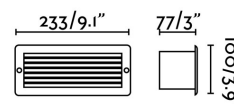

STRIPE White grey recessed lamp

Ref. 72094

STRIPE is a white wall recessed lamp ideal for outdoor signal lighting. This luminaire features IP54 that gives protection against rain.

Specifications

Bulb:	SMD LED 5W 3000K 70LM
Bulb included:	Yes
Transformer:	Driver
Transformer included:	Yes
Voltage:	100-240V
Operating Frequency:	50/60Hz
IP:	54
Class:	I
Material:	Metal and opal glass diffuser
Designer:	
Recommended bulb:	
Length:	233 mm
Net Width:	77 mm
Height:	100 mm
Net Weight:	0.58 kg
Volume:	0.00276 m3