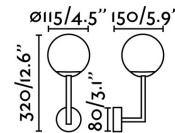

## GALA Chrome wall lamp

Ref. 63504

Wall lamp for bathroom lighting, made of metal and glass diffuser. GALA has a classic design and IP44.

### Specifications

<b>Bulb:</b>	1x G9 MAX 6W LED
<b>Bulb included:</b>	No
<b>Transformer:</b>	
<b>Transformer included:</b>	No
<b>Voltage:</b>	100-240V
<b>Operating Frequency:</b>	50/60Hz
<b>IP:</b>	44
<b>Class:</b>	II
<b>Material:</b>	Metal and glass diffuser
<b>Designer:</b>	
<b>Recommended bulb:</b>	
<b>Length:</b>	150 mm
<b>Net Width:</b>	115 mm
<b>Height:</b>	320 mm
<b>Net Weight:</b>	0.43 kg
<b>Volume:</b>	0.00780 m3