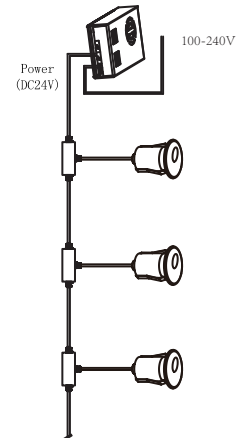

ⓘ

Example of wiring:

LIGHTING SOURCE - FUENTE DE LUZ
COB LED 6W 3000K 24° 400Lm INCL

TECHNICAL FEATURES - CARACTERÍSTICAS TÉCNICAS

	DRIVER not incl	24VDC 233mA			
	IP67	IK08	L = 0.3m H05RN-F 2x1.0mm		Operating temperature -20°C ~ 40°C