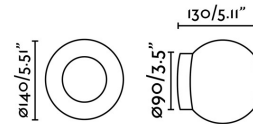

### Specifications

<b>Bulb:</b>	LED 4W 3000K 220LM 30000H LIFETIME
<b>Bulb included:</b>	Yes
<b>Transformer:</b>	Driver
<b>Transformer included:</b>	Yes
<b>Voltage:</b>	100-240V
<b>Operating Frequency:</b>	50/60Hz
<b>IP:</b>	44
<b>Class:</b>	I
<b>Material:</b>	Metal and glass diffuser
<b>Designer:</b>	NAHTRANG
<b>Recommended bulb:</b>	
<b>Height:</b>	128 mm
<b>Diameter:</b>	130 Ø
<b>Net Weight:</b>	0.57 kg
<b>Volume:</b>	0.00541 m3