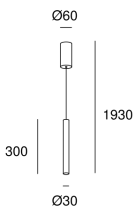

## Stylus Surfaced 300mm

00-5478-05-05

Pendant Stylus Surfaced 300mm LED 7.7W 3000K Black 412lm

### TECHNICAL FEATURES

Power (W) : 7.7W

Total power consumption of light (W) : 9.7W

Real lumens : 412

Real lm/W : 42

Correlated Colour Temperature (CCT) : LED warm-white 3000K

Dimming protocol : ON-OFF

Lens / reflector angle : FLOOD 41°

Structure material : Aluminium

Structure finish : Black

Diffuser material : Polycarbonate

Diffuser finish : Transparent

Brand : HEP

Voltage / frequency : 100-240V/50-60Hz

Power Factor : 0.90

Useful life : 50.000h L80B20