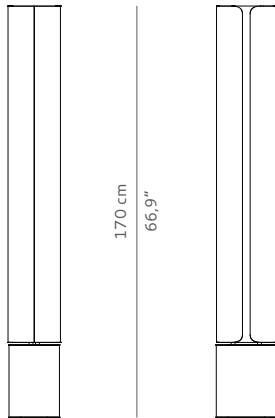

21,5 cm
8,46"

25,5 cm
9,85"

DIMENSIONS

WIDTH 25,5cm | 9,85"
DEPTH 21,5 cm | 8,46"
HEIGHT 170 cm | 66,9"

MATERIALS

Structure: Matte hammered brass. Polished inside.
Base: Nero Marquina Marble.

TECHNICAL SPECIFICATIONS

BULB HOLDERS 4 x E14 (EU/UK), E14 (USA) bulb
VOLTAGE 220 V – 240 V
WATTAGE 40 watts
WEIGHT 30 kg | 66,13 lb

CE
certificate

PACKAGING

DIMENSIONS W 31,5 cm | 12,40" D 28,5 cm | 11,22" H 177 cm | 70"
VOLUME 0,158 m³ | 5,57ft³
WEIGHT 33kg | 72,75 lb