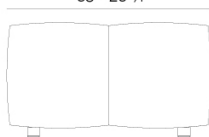

SECTIONS

23.34 Kg

103 - 40 ½"

TABLET Puff S
TABLET Ottoman S

68 - 26 ¾"

33.53 Kg

103 - 40 ½"

TABLET Puff L
TABLET Ottoman L