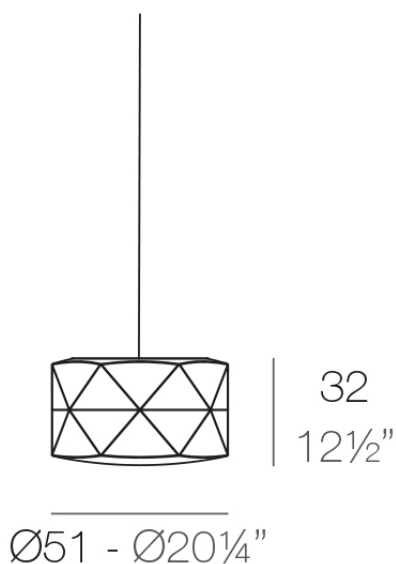

## Marquis hanging lamp ø50x26

by JM Ferrero

Marquis, designed by Estudi{H}ac for Vondom, is a planters collection **originating from the inspiration of diamond cutting**. Its polygonal design recalls facets created through cutting. It also **includes a design table lamp**.

### Description

Made of polyethylene resin by rotational moulding. 100% Recyclable. Item suitable for indoor and outdoor use. Available in different finishes.

Weight: 4.5 Kg

MARQUIS Lámpara colgante Ø51x32

MARQUIS Hanging Lamp Ø20¼"x12½"