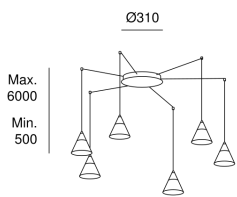

Veneto Surfaced 6 Bodies

Benedito Design

15-A032-14-DO

Pendant Veneto Surfaced 6 Bodies LED 30W 2700K CASAMBI White 1608lm

TECHNICAL FEATURES

Power (W) : 30W

Total power consumption of light (W) : 31.4W

Real lumens : 1608

Real lm/W : 51

Correlated Colour Temperature (CCT) : LED warm-white 2700K

Dimming protocol : Casambi

Lens / reflector angle : FLOOD 58°

Structure material : Aluminium, Steel

Structure finish : White

Diffuser material : Methacrylate

Diffuser finish : Sandblasted

Brand : MEANWELL

Voltage / frequency : 100-240V/50-60Hz

Power Factor : 0.90

THD% : 20

Useful life : 50.000h L80B20

Max. temperature : 25°C

Warranty : 5 Years