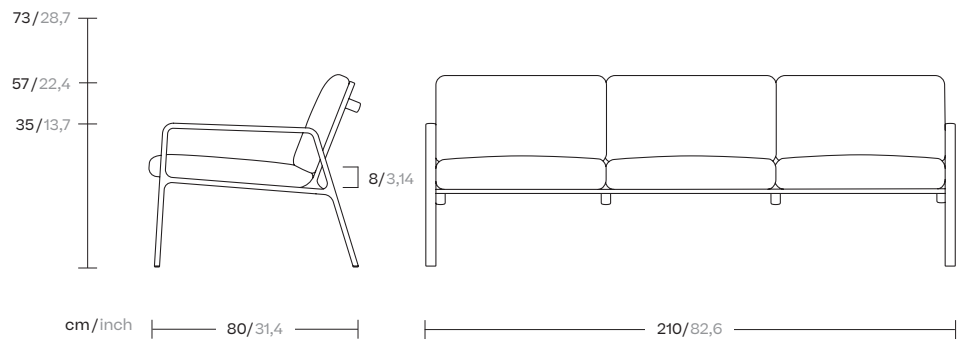

Park Life
3 Seater sofa
by Jasper Morrison

kettal

3 Seater sofa

Designer
Jasper Morrison

Collection
Park Life

Reference
KS1100800

1/4

Park Life is a complete family of furniture for outdoors, whose clean cut profile is Adaptable to a wide range of different situations. Lightweight, yet extremely durable, it's easily stacked for transport or winter storage and its technical sophistication and careful consideration of ergonomics besides a lot of care over how it looks are all intended to ensure a long life, both structurally and visually.

cm/inch

kettal

3 Seater sofa

Designer
Jasper Morrison

Collection
Park Life

Reference
KS1100800

2/4

Materials