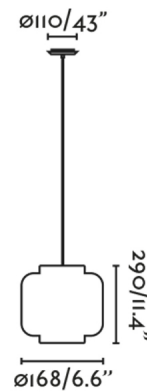

TUPAI is a pendant lamp for indoor lighting. Its shape is reminiscent of an oriental style lantern. The light is projected through the rattan of the shade, creating a pretty effect. It is ideal to illuminate bedrooms and living rooms.

General characteristics

Fixation	Ceiling
Type	I
IP	20
voltage	100V-240V
Hertz	50/60Hz
Cable meters	2000mm
Power	15W

Material

Body/Structure	Steel
Screen	Rattan

Finish

Body/Structure	Black
Screen	Rattan

Lighting characteristics