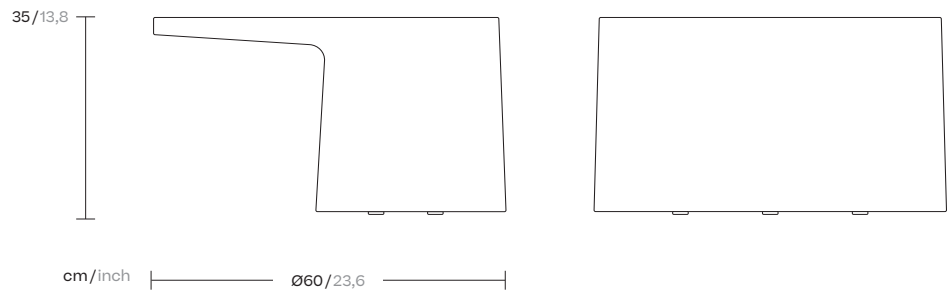

Low Side table

Designer
Vincent Van Duysen

Collection
Giro

Reference
KS7400900

1/2

Giro is a collection which can blend into interiors and exteriors due to its tactility and pure lines. In Giro, we have some variety of shapes, textures and materials (see the difference between the seating items and the coffee and side tables). And still all the items merge harmoniously together to create a warm, tactile and pleasant atmosphere.

cm/inch

kettal