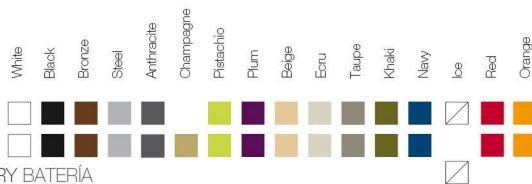

FINISHES ACABADOS

COLOURS COLORES

BASIC

LACQUERED / LACADO

LIGHT / LUZ, LED RGB, LED DMX, BATTERY BATERIA

FABRIC TEJIDOS

NAUTICAL NÁUTICA

SILVERTEX