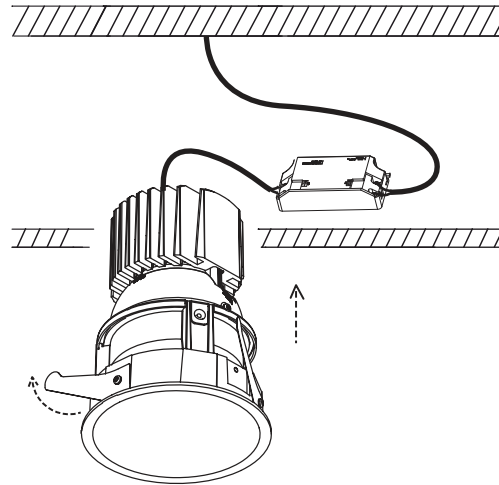

1

Ø103mm

OFF

2

3

4

ON

**Technical features • Características técnicas**

light options: LED 13W 350mA incl or LED 19W 500mA incl