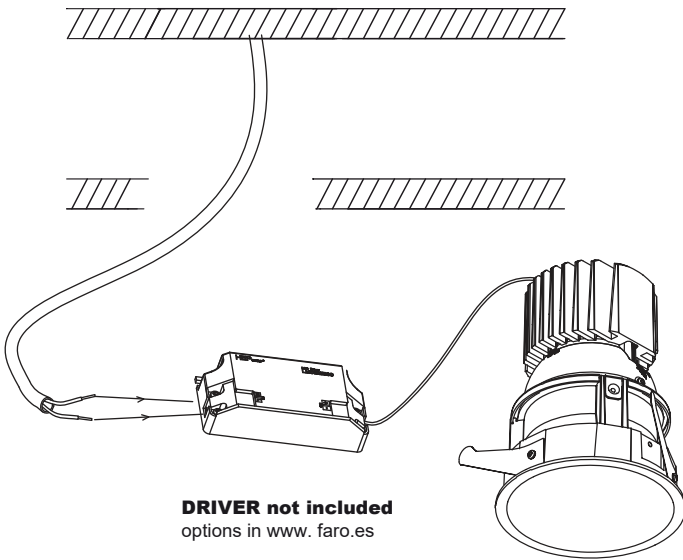

1

Ø103mm

OFF

2

3

4

ON

**Technical features • Características técnicas**

light options: LED 13W 350mA incl or LED 19W 500mA incl