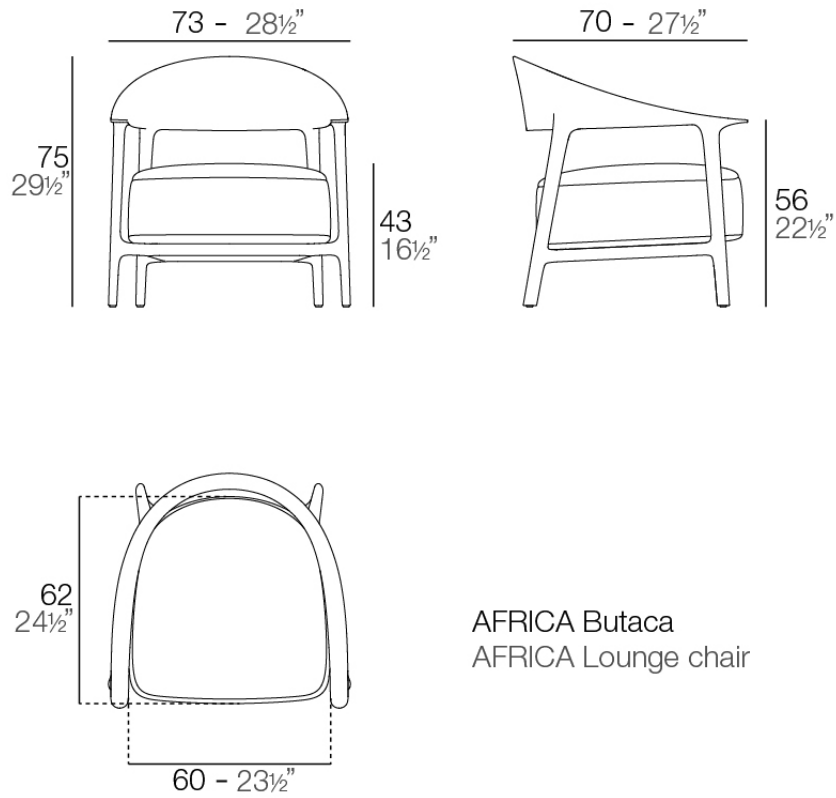

## Description

Weight: 10.03 Kg

AFRICA Butaca  
AFRICA Lounge chair