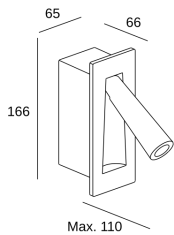

05-8397-05-05

Reading lights Gamma Recessed LED 2.1W LED warm-white 2700K ON-OFF Black 137lm