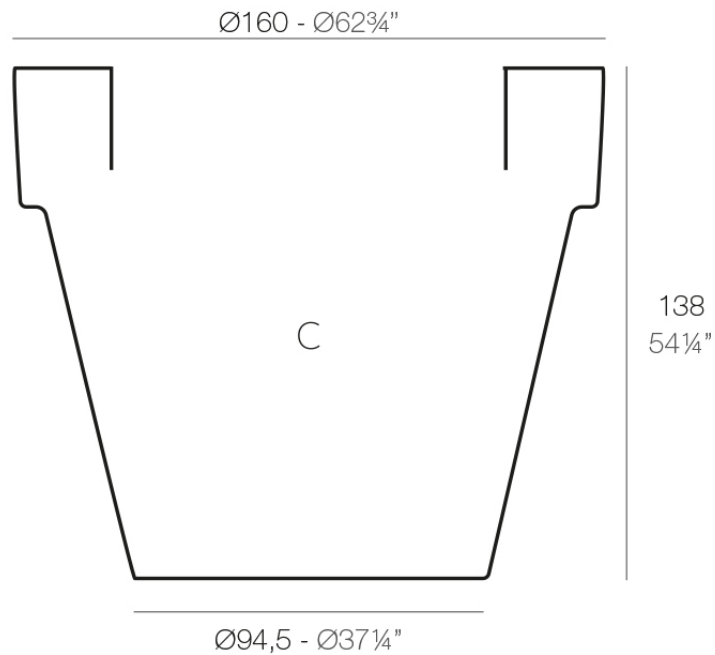

### Description

Pot made of polyethylene resin by rotational moulding. 100% Recyclable. Item suitable for indoor and outdoor use. Available in different finishes.

Weight: 60 Kg

MACETA $\text{Ø}160$	C = 1800 L
MACETA $\text{Ø}62\frac{3}{4}"$	C = 475 $\frac{1}{2}$ gal