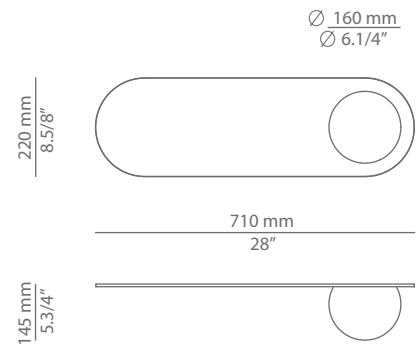

SPECIAL REQUIREMENTS

Custom finishes and versions

Alternate lamping, versions and finishes available for projects. Consult our offices.

Special instructions

ESTILUZ, S.A.
Carretera d'Ogassa, s/n
17860 Sant Joan de les Abadesses
T+34 972 720 125
F+34 972 720 796

estiluz@estiluz.com
www.estiluz.com