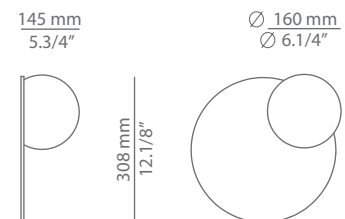

SPECIAL REQUIREMENTS

Custom finishes and versions

Alternate lamping, versions and finishes available for projects. Consult our offices.

Special instructions

ESTILUZ, S.A.
Carretera d'Ogassa, s/n
17860 Sant Joan de les Abadesses
T+34 972 720 125
F+34 972 720 796

estiluz@estiluz.com
www.estiluz.com