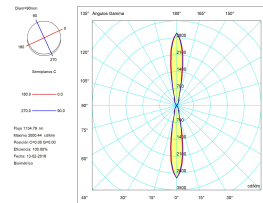

### LUMINOTECHNIC FEATURES

Light source: LED

CRI: 80

MacAdam steps: 3

Photobiological risk: RG1

UGR

UGR crosswise: 3.9

UGR lengthwise: 0.5