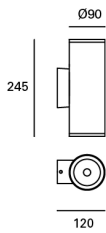

LUMINOTECHNIC FEATURES

Light source: LED

CRI: 80

MacAdam steps: 3

Photobiological risk: RG1

UGR

UGR crosswise: 3.9

UGR lengthwise: 0.5