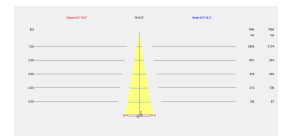

### LUMINOTECHNIC FEATURES

Light source: LED

CRI: 80

MacAdam steps: 3

Photobiological risk: RG1

UGR

UGR crosswise: 3.9

UGR lengthwise: 0.5