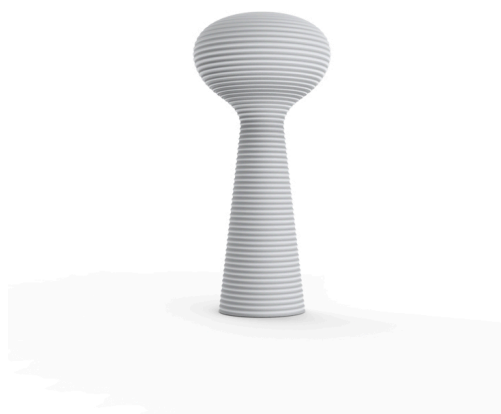

BLOOM LAMP

By Eugeni Quitllet

Eugeni Quitllet metaphorically captures the flowering stage found in nature. Intended for public spaces, the BLOOM LAMP- PLANTER's beauty establishes a relationship between sculptural form and technology, thanks to its LED feature. Inspiration transformed into poetry:
 BLOOM lights by night...
 BLOOM buds by day...
 BLOOM a mirage from the depths of the sea
 like a night flower facing the sunset...
 that opens, awakes a new being...

View online: <https://www.vondom.com/products/65018>

Features

Description

Made of polyethylene resin by rotational moulding. 100% Recyclable. Item suitable for indoor and outdoor use. Available in different finishes.

Weight

41.13 Kg

BLOOM Lámpara
 BLOOM Lamp

LIGHTING

LIGHT

Ref. 65018W

White internally lit unit with LED technology. Available only in matte ice white finish.

ICE