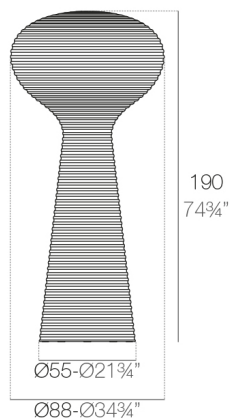

Weight

41.13 Kg

BLOOM Lámpara
 BLOOM Lamp

LIGHTING

LIGHT

Ref. 65018W

White internally lit unit with LED technology. Available only in matte ice white finish.

ICE