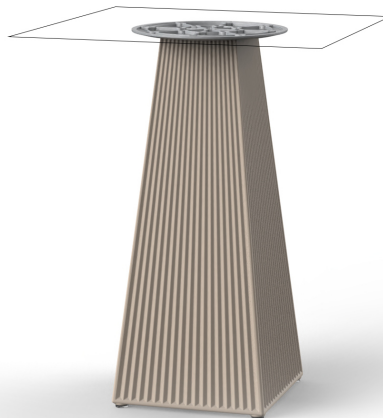

Products / Dining Tables / Gatsby Base 30x30x73cm S30

# Gatsby base 30x30x73cm s30

by Ramón Esteve

The Gatsby collection, designed by Ramón Esteve for Vondom, recalls the Art Déco lighting. Those crazy twenties. “Something new, extraordinary, beautiful, simple but sophisticatedly designed” said Francis Scott Fitzgerald about his aims for the novel he was about to write. The Great Gatsby was born in an age of prosperity, parties and excess. They called it “the American Dream”.

## Description

Weight: 6 Kg

GATSBY Mesa Base Cuadrada 30x30x73cm S30  
GATSBY Square Base Table 30x30x73cm S30  
ref. 54456

TABLE TOP - SOBRE

■ 50 x 50 cm  
19<sup>1</sup>/<sub>4</sub>" x 19<sup>1</sup>/<sub>4</sub>"