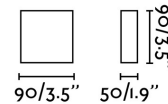

### Specifications

<b>Bulb:</b>	LED 9W 3000K
<b>Bulb included:</b>	Yes
<b>Transformer:</b>	Driver
<b>Transformer included:</b>	Yes
<b>Voltage:</b>	220-240V
<b>IP:</b>	44
<b>Class:</b>	
<b>Material:</b>	316 stainless steel and opal PMMA diffuser
<b>Designer:</b>	
<b>Length:</b>	90 mm
<b>Net Width:</b>	50 mm
<b>Height:</b>	90 mm
<b>Net Weight:</b>	0.82 kg
<b>Volume:</b>	0.00061 m3