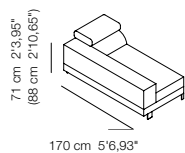

# brando

gamamobel design office

86 cm 2'7,5"

96 cm 3'1,8"

106 cm 3'5,73"

**Módulo 60 C/B\_**  
BD\_Ref. 83627  
BI\_Ref. 83628

**Módulo 70 C/B\_**  
BD\_Ref. 83657  
BI\_Ref. 83658

**Módulo 80 C/B\_**  
BD\_Ref. 83680  
BI\_Ref. 83681