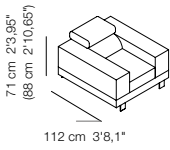

brando

gamamobel design office

Butaca_
Ref. 83610

Sofá 2 plazas_
Ref. 83620

Sofá 3 plazas reducido_
Ref. 83650
Sofá 3 plazas_
Ref. 83630

Sofá 4 plazas_
Ref. 83640