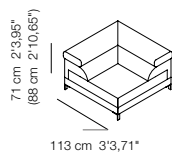

# brando

gamamobel design office

86 cm 2'7,5"

96 cm 3'1,8"

106 cm 3'5,73"

**Módulo 60 C/B\_**  
BD\_Ref. 83627  
BI\_Ref. 83628

**Módulo 70 C/B\_**  
BD\_Ref. 83657  
BI\_Ref. 83658

**Módulo 80 C/B\_**  
BD\_Ref. 83680  
BI\_Ref. 83681

113 cm 3'3,71"

**Rincón\_**  
Ref. 83670