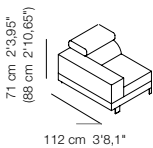

Módulo 60 C/B_
BD_Ref. 83625
BI_Ref. 83626

Módulo 70 C/B_
BD_Ref. 83655
BI_Ref. 83656

Módulo 80 C/B_
BD_Ref. 83635
BI_Ref. 83636

Módulo 100 C/B_
BD_Ref. 83645
BI_Ref. 83646