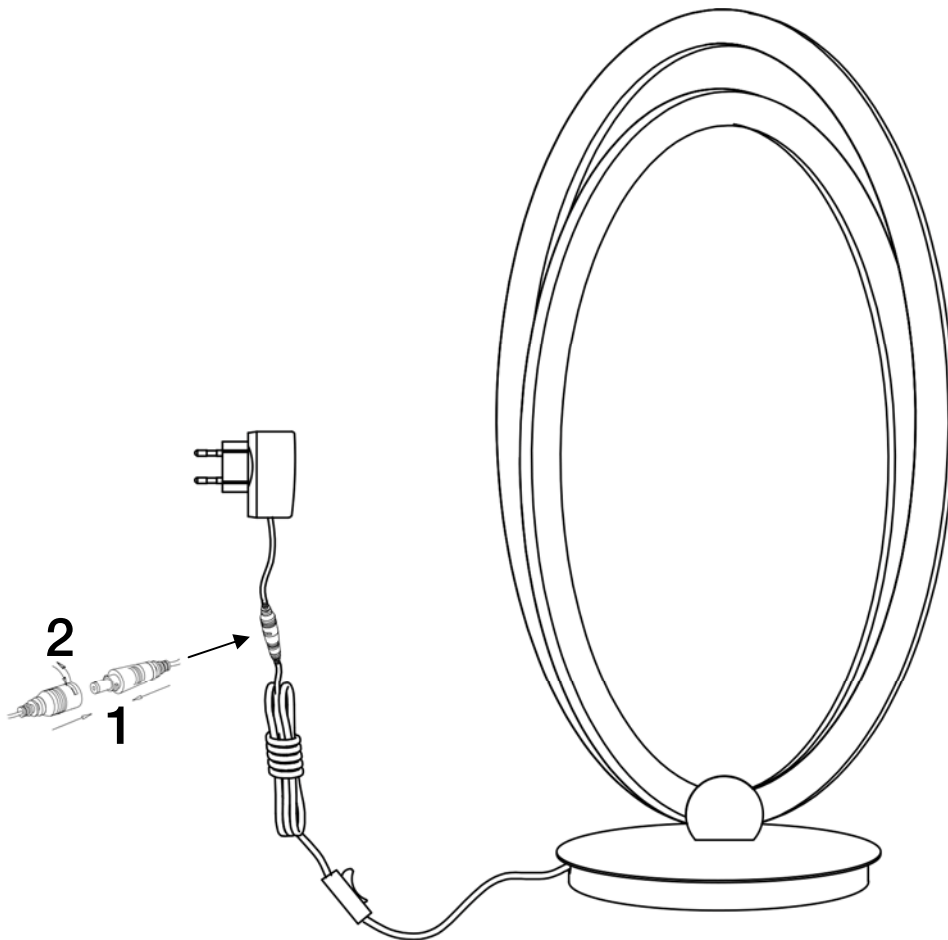

Para ver la ficha técnica de producto completa, puede usar el siguiente código QR:

You may use the following QR code to view the complete technical data sheet of the product:

If you have any technical questions, please do not hesitate to contact our technical Department.  
We are at your disposal in our email: [irodriguez@schuller.es](mailto:irodriguez@schuller.es)