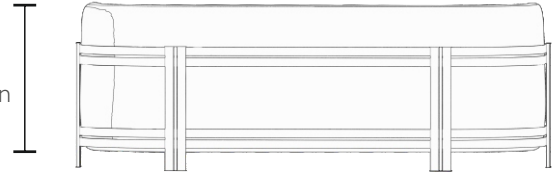

MARIE SOFA • UPHOLSTERY
REF. MARIE.SOF

WEIGHT

Net Weight: 70kg | 154 lbs
Gross Weight: 162kg | 357 lbs

PACKING (approx.)

Dimensions: 93 x 228 x 97 cm
36 x 89 x 38 in
Volume: 0.25 m³ | 8.75 ft³

MATERIALS

Body: Brass
Details: Glass

HEIGHT
93 cm | 36 in

DIAMETER
228 cm | 89 in

CE - Products manufactured according the European norm of security EN 60 598-1.

PRODUCT FINISHES & COSTUMIZATION OPTIONS

MORE FINISHES AVAILABLE HERE:

[CLICK HERE](#)