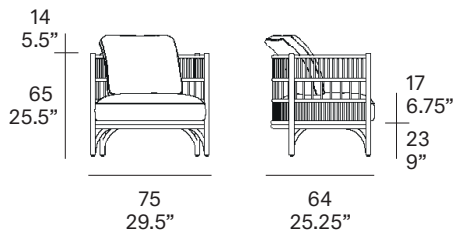

indoor

Cadenza Armchair / sillón

David López Quincoces, 2024

T100

Armchair with structure made of peeled and tinted natural rattan of 32 mm/1.26" diameter. Backrest manufactured in peeled and tinted natural rattan of 10 mm/0.4" diameter. Finished with a three step water-based coating (dye, base coat and top coat) highly resistant to solar radiation thanks to UV filters. Possibility of customization through a wide variety of high performance technical fabrics. 1 backrest cushion 52x42 cm / 20.5"x16.5" included. Protective caps.

Shipment details

| | |
|--|---|
| Qty | 1 armchair (1 box) |
| Volume | 0,40 m ³ / 14 ft ³ |
| Gross weight | 22 kg / 48.5 lb |
| Net weight | 15 kg / 33 lb |
| Box dimensions (approx.) | 80 x 70 x 70 cm 31.5" x 27.5" x 27.5" |
| Item dimensions (width x depth x height) | 75 x 64 x 65 cm 29.5" x 25.25" x 25.5" |
| COM (1, 40 - 1,50 m / 54"-59") | cushion: 2,2 m / 2.4 yd |