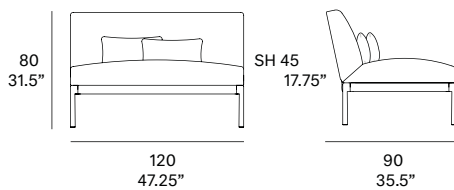

outdoor

Livit

Short central module / módulo central corto

Lievore Altherr Molina 2016

C469

Central module with structure made of high resistance aluminum profile and legs of injected aluminum, finished with polyester powder. Possibility of customization through a wide variety of technical fabrics completely suitable for outdoor use. Removable upholstered cover. 2 loose cushions 19.75" x 12.5" included.

Shipment details

Qty	1 module (1 box)
Volume	1,00 m ³ / 35.5 ft ³
Gross weight	35 kg / 77. lb
Net weight (x1)	29 kg / 64 lb
Item dimensions (width x depth x height)	120 x 90 x 80 cm 47.25" x 35.5" x 31.5"
COM (1, 40 - 1,50 m / 54"-59")	upholstered: 4,6 m / 5 yd loose cushions: 1 m / 1.1 yd