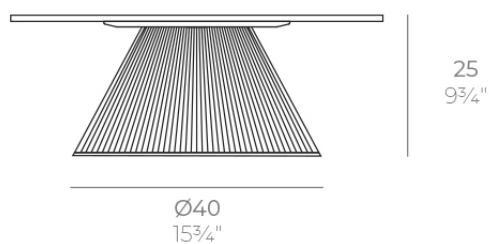

Products / Low Tables / Gatsby Base ø40x25 S30

Gatsby base ø40x25 s30

by Ramón Esteve

The Gatsby collection, designed by Ramón Esteve for Vondom, recalls the Art Déco lighting. Those crazy twenties. “Something new, extraordinary, beautiful, simple but sophisticatedly designed” said Francis Scott Fitzgerald about his aims for the novel he was about to write. The Great Gatsby was born in an age of prosperity, parties and excess. They called it “the American Dream”.

Info

Description

Weight: 2.38 Kg

GATSBY Mesa Base Redonda Ø40x25cm S30
GATSBY Round Base Table Ø40x25cm S30
ref. 54440

TABLE TOP - SOBRE

- Ø50 cm
Ø19¹/₄"
- Ø59 cm
Ø23¹/₄"
- Ø69 cm
Ø27¹/₄"

Accessories

- TABLE 10mm
- TABLE 12mm
- TABLE DEKTON