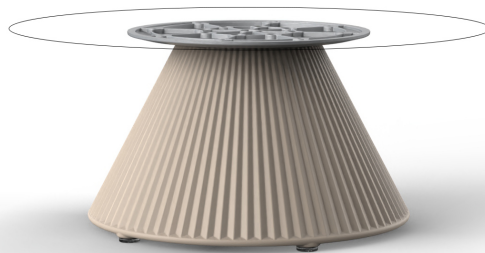

Products / Low Tables / Gatsby Base ø40x25 S30

Gatsby base ø40x25 s30

by Ramón Esteve

The Gatsby collection, designed by Ramón Esteve for Vondom, recalls the Art Déco lighting. Those crazy twenties. “Something new, extraordinary, beautiful, simple but sophisticatedly designed” said Francis Scott Fitzgerald about his aims for the novel he was about to write. The Great Gatsby was born in an age of prosperity, parties and excess. They called it “the American Dream”.

Info

Description

Weight: 2.38 Kg

GATSBY Mesa Base Redonda Ø40x25cm S30
GATSBY Round Base Table Ø40x25cm S30
ref. 54440

TABLE TOP - SOBRE

- Ø50 cm
Ø19¹/₄"
- Ø59 cm
Ø23¹/₄"
- Ø69 cm
Ø27¹/₄"

Accessories

- TABLE 10mm
- TABLE 12mm
- TABLE DEKTON