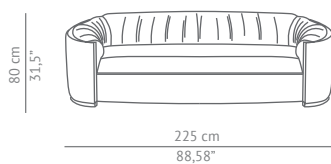

DIMENSIONS

WIDTH	225 cm 88,58"
DEPTH	105 cm 41,34"
HEIGHT	80 cm 31,50"
SEAT HEIGHT	42 cm 16,54"
SEAT DEPTH	83 cm 32,67"
ARMREST HEIGHT	55 cm 21,65"

MATERIALS

FABRIC	Cotton velvet
FABRIC REFERENCE	BB MOSS I - Colour 16
FABRIC NEEDED	11 mts 433,07" (Standard width 1,40mts 55")
BASE	Matte vintage brass
NAILS	Golden polished

FABRIC / LEATHER REQUEST

COM	11 mts 433,07" (Standard width 1,40mts 55")
COL	169,4 sq ft

PACKAGING

DIMENSIONS	W 232 cm 91,34" D 113 cm 44,48" H 87 cm 34,20"
VOLUME	2,26 m ³ 79,81 ft ³
WEIGHT	185kg 407 lbs

LEAD TIME

Production time is between 6 to 8 weeks for BRABBU collections.
Delivery time is not included.

All of our furniture can be made to measure and it is available in different finishes.
Please note that the colours and materials shown are for reference only and small variations may occur.