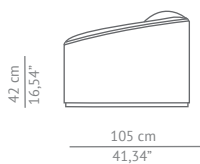

DIMENSIONS

WIDTH	225 cm 88,58"
DEPTH	105 cm 41,34"
HEIGHT	80 cm 31,50"
SEAT HEIGHT	42 cm 16,54"
SEAT DEPTH	83 cm 32,67"
ARMREST HEIGHT	55 cm 21,65"

MATERIALS

FABRIC	Cotton velvet
FABRIC REFERENCE	BB MOSS I - Colour 16
FABRIC NEEDED	11 mts 433,07" (Standard width 1,40mts 55")
BASE	Matte vintage brass
NAILS	Golden polished

FABRIC / LEATHER REQUEST

COM	11 mts 433,07" (Standard width 1,40mts 55")
COL	169,4 sq ft

PACKAGING

DIMENSIONS	W 232 cm 91,34" D 113 cm 44,48" H 87 cm 34,20"
VOLUME	2,26 m ³ 79,81 ft ³
WEIGHT	185kg 407 lbs