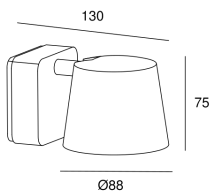

Drone Single

Manel Llusca

05-5306-14-21

Wall fixture Drone Single LED 7W 2700K White 350lm

TECHNICAL FEATURES

Power (W) : 7W

Total power consumption of light (W) : 8.6W

Real lumens : 350

Real lm/W : 41

Correlated Colour Temperature (CCT) : LED warm-white 2700K

Dimming protocol : ON-OFF

Lens / reflector angle : FLOOD 95°

UGR : <=22

Structure material : Aluminium

Structure finish : White

Diffuser material : Aluminium