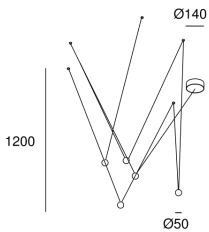

Punto Multiple Surface 00-7902-05-05

Pendant Punto Multiple Surface LED 18.5W 3000K Black 625lm

TECHNICAL FEATURES

Power (W) : 18.5W	Brand : HEP
Total power consumption of light (W) : 24.3W	Voltage / frequency : 100-240V/50-60Hz
Real lumens : 625	Power Factor : 0.90
Real lm/W : 26	Useful life : 50.000h L80B20
Correlated Colour Temperature (CCT) : LED warm-white 3000K	Max. temperature : 25°C
Dimming protocol : ON-OFF	Warranty : 5 Years
Lens / reflector angle : MEDIUM 33°	Energy efficiency : LED A++
UGR : <= 16	
Structure material : Aluminium	
Structure finish : Black	

LUMINOTECHNIC FEATURES

Light source: LED CREE
CRI: 90
MacAdam steps: 3
Photobiological risk: RG2
UGR
UGR crosswise: 8.4
UGR lengthwise: 8.4

UGR	
S=0.250	
Ceiling / cavity	0.7
Walls	0.5
Working Plane	0.2
Room dimensions	X=4H, Y=8H
UGR crosswise	8.4
UGR lengthwise	8.4

VENTILATION FEATURES

Power used: 24.3W
Service value measurement standard: EN 60879:2019

LOGISTICS

Net weight (kg): 1.64
Packaged weight (kg): 2.06
Packaging: 355mm x 180mm x 150mm