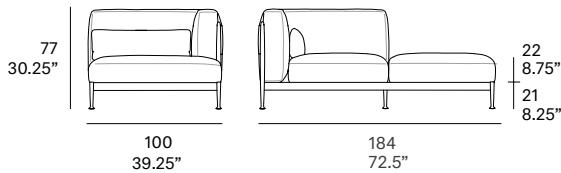

### Shipment details

Qty	1 module (1 box)
Volume	1,57 m <sup>3</sup> / 55.4 ft <sup>3</sup>
Gross weight	54 kg / 119 lb
Net weight (1 armchair)	41 kg / 90.4 lb
Box dimensions (approx.)	189 x 105 x 82 cm 74.4 x 41.3" x 32.6"
Item dimensions (width x depth x height)	184 x 100 x 77 cm 72.5" x 39.25" x 30.25"
COM	seat cushion: 5,10 m / 5.6 yd back cushion: 0,6 m / 0.7 yd