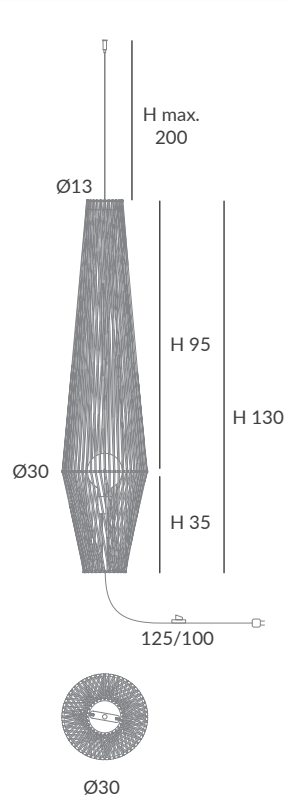

BIMBA colgantes / BIMBA suspensions

REF.
30060/30

COLGANTE / SUSPENSION

(con clavija para enchufe e interruptor de pie)/
(with plug in and foot-operated switch)

IP20

MATERIAL

Metal y cuerda / Metal and cord

ACABADO / FINISH

Estructura: negra / Structure: black

Cuerda: Elegir uno o dos colores (ver carta de colores)

Cord: Choose one or two colors (see cord color chart)

INSTALACIÓN / INSTALLATION

- E27 LED 1x15W Ø9.5cm
- E27 LED 1x20W Ø12cm