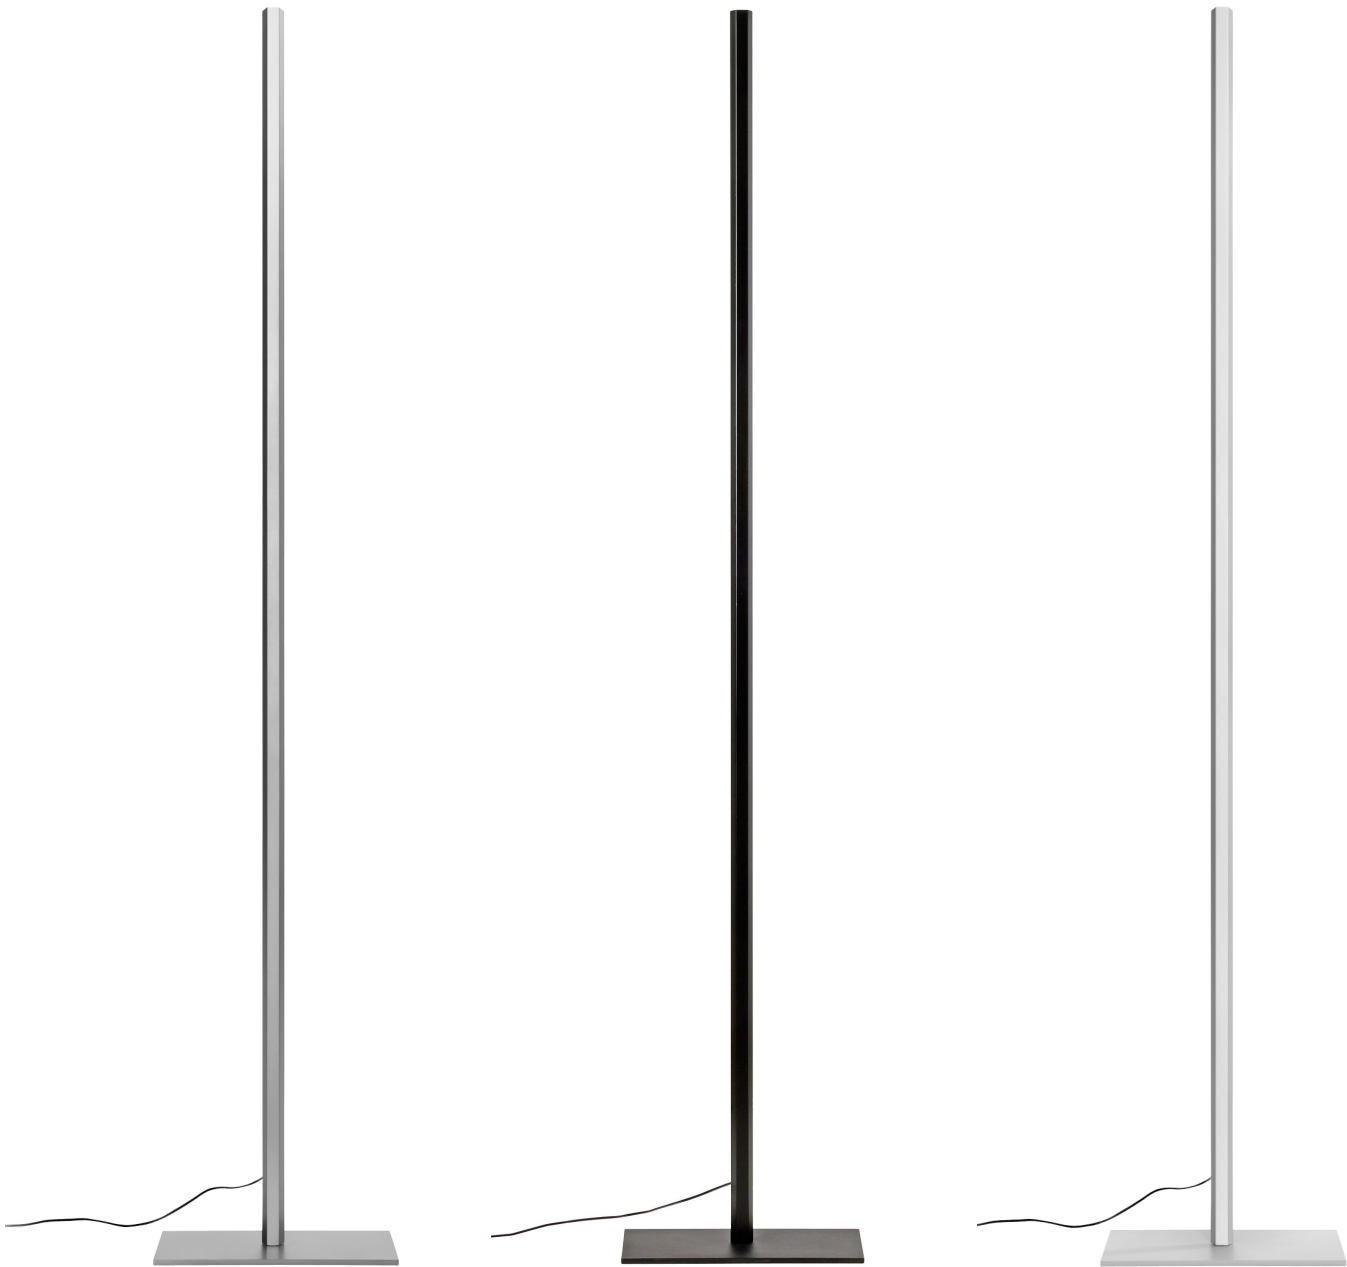

LINEAL FLOOR LAMP

CARPYEN
BARCELONA

Carpylum70 S.L.
C/ Pere IV 78-84 E-08005 Barcelona
T +34 93 320 99 90

Spain: comercial@carpyen.com
Export: export@carpyen.com
Special project: antony@carpyen.com