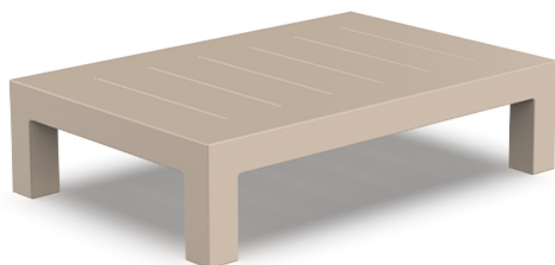

Jut coffee table 120x80x30

by Studio Vondom

Jut is a line of furniture for outdoors that captures the essence of style and comfort with a touch of freshness. Launched at our inception, Jut not only marked the beginning of our adventure, but remains an icon of minimalist design and functionality.

Info

Description

Made of polyethylene resin by rotational moulding. 100% Recyclable. Item suitable for indoor and outdoor use. Available in different finishes.

Weight: 16 Kg

JUT Mesa Baja 120 x 80
JUT Low Table 47 1/4" x 31 1/2"