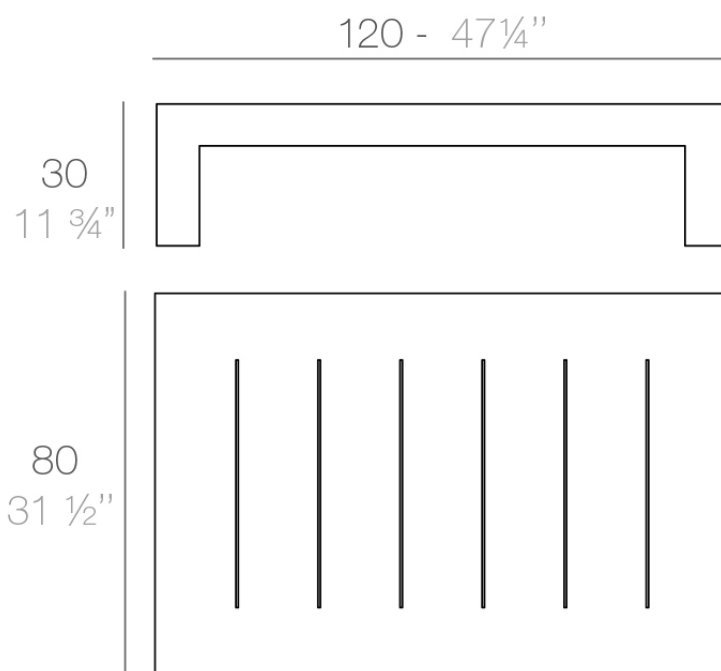

Info

Description

Made of polyethylene resin by rotational moulding. 100% Recyclable. Item suitable for indoor and outdoor use. Available in different finishes.

Weight: 16 Kg

JUT Mesa Baja 120 x 80
JUT Low Table 47 1/4" x 31 1/2"