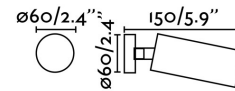

Voltage: 100-240V

Operating Frequency: 50/60Hz

IP: 20

Class: I

Material: Aluminium and PC diffuser

Designer:

Recommended bulb:

Height: 150 mm

Diameter: 60 Ø

Net Weight: 0.40 kg

8421776168268