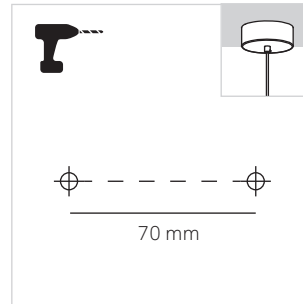

PLAT

LEDS C4

i LightForLife

 2.4 GHz 5Hz	1 ON	2 smartapp.tuya.com/lightforlifsmart
3	4	5
	6	

APP

leds-c4.com/sites/default/files/media/files/manual-lightforlife-en.pdf