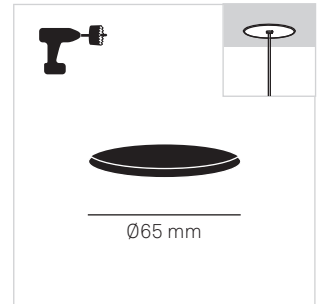

PLAT

LEDS C4

i LightForLife

 2.4 GHz 5Hz	1 ON	2 smartapp.tuya.com/lightforlifsmart
3	4	5
	6	

APP

leds-c4.com/sites/default/files/media/files/manual-lightforlife-en.pdf