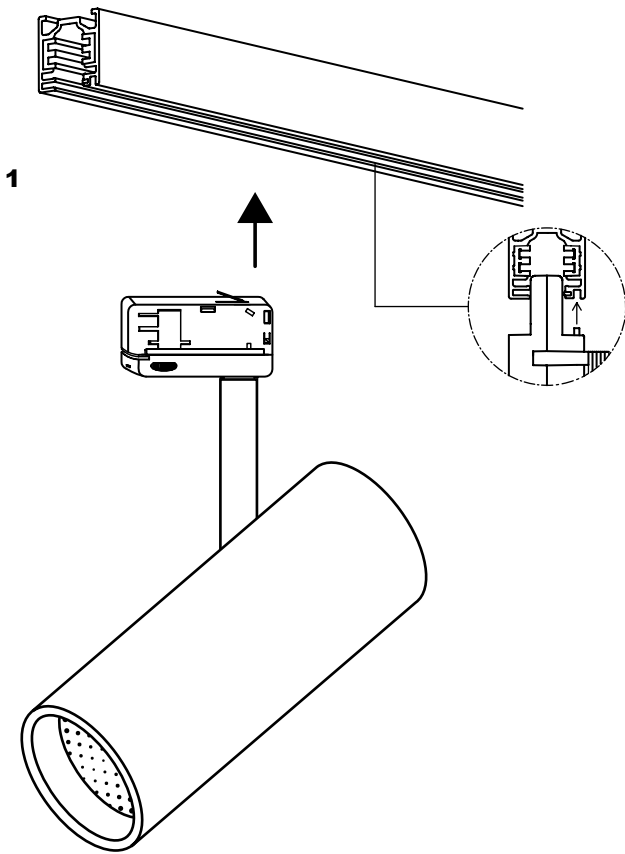

TRACK is sold separately.
Refs available in www.faro.es

TECHNICAL FEATURES - CARACTERÍSTICAS TÉCNICAS

LIGHT SURFACE - FUENTE DE LUZ

Light surface features are shown n the box and product label.
La fuente de luz se muestra la etiqueta de la caja y la de la luminaria.

FUGA LED SMALL

FUGA LED MEDIUM

FUGA LED LARGE

MADE IN SPAIN

LOREFAR, SL • Dinámica, nº1 • Polígono Industrial Santa Rita •
08755 Castellbisbal • Barcelona • Spain • Tel. 902 165 166 • Tel.
+34 937 723 965 • farof@lorefar.com • www.faro.es